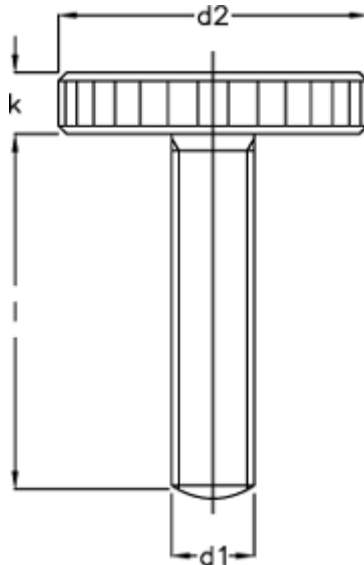

Article number: 20701598

Description: E+G Flat knurled thumb screw DIN 653-M4-8

Measures

d1 = M4

d2 = 16

K = 3.5

Length l = 8